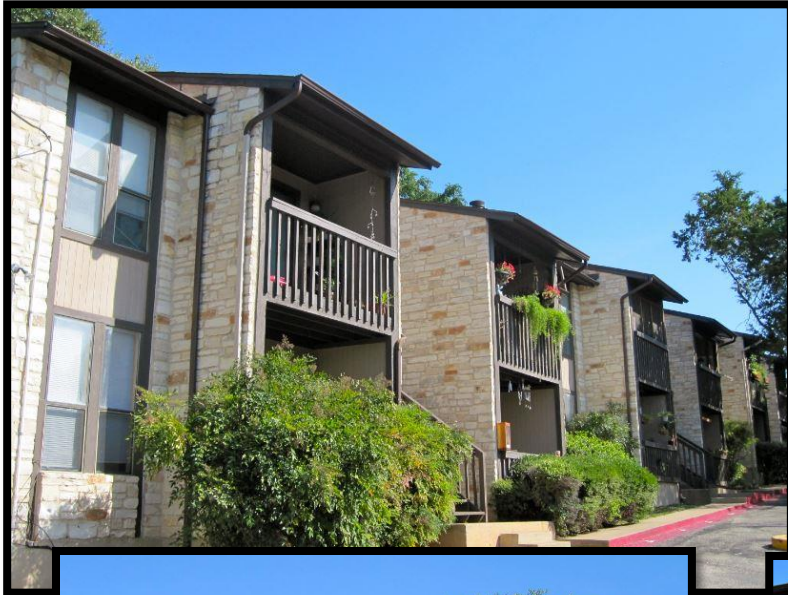

412 Alpine Rd. West
Austin, Texas 78704

Call for Availability

- *1 Bedroom Units*
(654 Sq. Ft.)*

Features: Large bedrooms and common areas. Spacious floor plans. Plenty of windows to provide natural light. Quiet neighborhood. Onsite laundry. Landscaping services provided. Units have balconies and patios. Units have either ceramic tile or hardwood flooring. Select units have fireplaces.